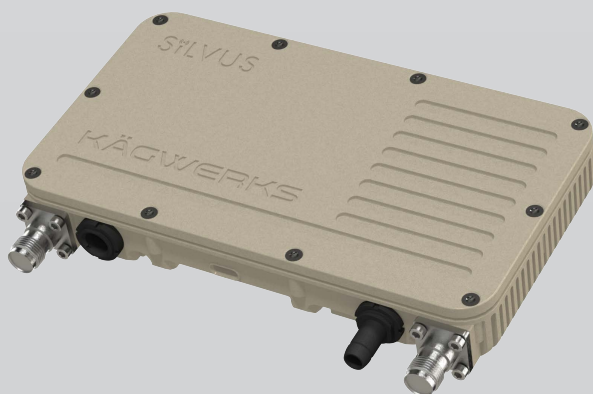

KÄGWERKS™ D.O.C.K.™ with Silvus MN-MIMO

00

20

40

60

80

FULLY ENCLOSED ALUMINUM HOUSING

For increased cooling and environmental protection.

DOCK integrated with SC4200, brings **Silvus Technologies** revolutionary MN-MIMO technology to the DOCK platform. SC4200 is a 2x2 MIMO radio, delivering best-in-class performance and efficiency in a chest mounted wearable package, that reduces cabling and provides a direct connection to the EUD. When integrated into the DOCK this provides a robust system that maintains communications and situational awareness in denied/decentralized environments. In the peer to near-peer world, DOCK provides a distinct technological advantage to the individual warfighter while decreasing the overall Size, Weight, Power, and Cost requirements.

KÄGWERKS™
NEVER A FAIR FIGHT

Made in the USA

KÄGWERKS™ D.O.C. **K**™ with Silvus MN-MIMO

VIEW SIDE

REMOVEABLE FROM CHEST MOUNT
Allowing for use in stand alone configuration

RADIO SPECS

Waveform: MN-MIMO

Encryption: AES-256 / FIPS 140-2

Data Rate: 100Mbps (Max)

Output Power: 2x2 Watts

Receive Sensitivity:
-99dBm @ 5MHz
-105dBm @ 20MHz

Channel Bandwidth: 20/10/5
(2.5/1.25)

VIEW ANGLE

MAINTAINS DOCK CONNECTIVITY
With ISW Personal Area Network