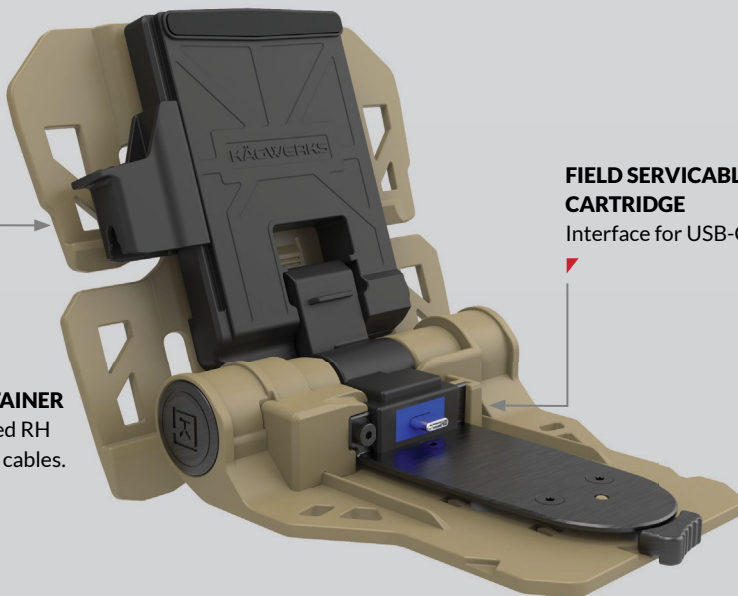

**NETT WARRIOR
COMPATIBLE**
Downstream peripheral
port is VBATT capable.

NO EUD CABLE
The re-routed USB-C
interface allows for
single-hand docking.

PROGRAMMABLE BUTTONS
Three programmable NFC
buttons on the EUD.

DOCK-LITE

GALAXY S20

VIEW SIDE

HINGE LOCK MECHANISM
Allows for quick release movement.

NEW HINGE
Continuous tension
180 degree hinge.

FEATURES

Nett Warrior standard fielding in 2021.

Initially compatible with Samsung S20 TE. Flexible design for future EUD cases.

Rated for dust, shock and immersion. Seals at USB.

Replaceable USB-C cartridge for easy maintenance.

DIMENSIONS

16.3 ounces without phone

166mm x 131mm x 40mm

VIEW OPEN

UNIVERSAL RETAINER
Works with rugged RH cables or straight cables.

FIELD SERVICABLE CARTRIDGE
Interface for USB-C.

ACCESSORIES

L3 HARRIS 163 DIRECT RADIO CABLE

GALAXY S20 SCREEN PROTECTOR

ORDER NOW **360.210.4370** WWW.KAGWERKS.COM
8000 NE Parkway Dr. Suite 350, Vancouver, WA 98662