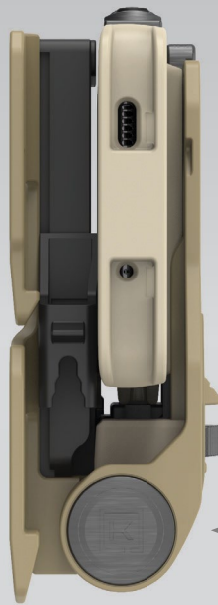

KÄGWERKS DOCK-LITE GALAXYS20

00
20
40
60
80

**NEW RUGGED
USB-C INTERFACE**
For Kagwerks cables
and COTS USB-C
devices.

**REDEFINED WIRELESS
PERSONAL AREA NETWORK**
ISW options in addition to a
3-port hub, with wired and
wireless peripheral connection.

**NETT WARRIOR
COMPATIBLE**
Downstream peripheral
port is VBATT capable.

NO EUD CABLE
The re-routed USB-C
interface allows for
single-hand docking.

PROGRAMMABLE BUTTONS
Three programmable NFC
buttons on the EUD.

DOCK-LITE

GALAXY S20

VIEW SIDE

HINGE LOCK MECHANISM
Allows for quick release movement.

NEW HINGE
Continuous tension
180 degree hinge.

FEATURES

Nett Warrior standard fielding in 2021.

Initially compatible with Samsung S20 TE. Flexible design for future EUD cases.

Rated for dust, shock and immersion. Seals at USB.

Replaceable USB-C cartridge for easy maintenance.

DIMENSIONS

16.3 ounces without phone

166mm x 131mm x 40mm

VIEW OPEN

UNIVERSAL RETAINER
Works with rugged RH cables or straight cables.