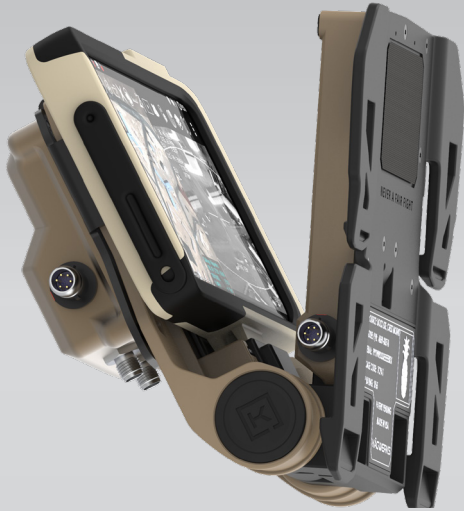

## **MORE THAN A SIMPLE RADIO**

The Dock Lite Mesh Module brings reliable communications and situational awareness to the team, increasing mission effectiveness.

80

Introducing the **Dock Lite Mesh Module**, our first Dock Lite accessory. The Mesh Module is a small form factor mesh networking device that enables seamless communications from a squad to a company size element. High capacity MESHULTRAX™ waveform ensures high speed connectivity between team members directly from the Dock Lite providing voice, PLI, data, and HD video. This eliminates the need for large “handheld” radios and the accompanying cables. Dock Lite Mesh Module connects up to 144 users on a single 1.25MHz channel with an output power below 400mW. Full ATAK integration makes programming, network management and visualization easy.

## EXPANDS TO DOCK LITE PERSONAL AREA NETWORK

By adding inter team communications  
in a small chest mounted device

As part of the Dock Lite, Mesh Module  
can be fully integrated with Nett  
Warrior system